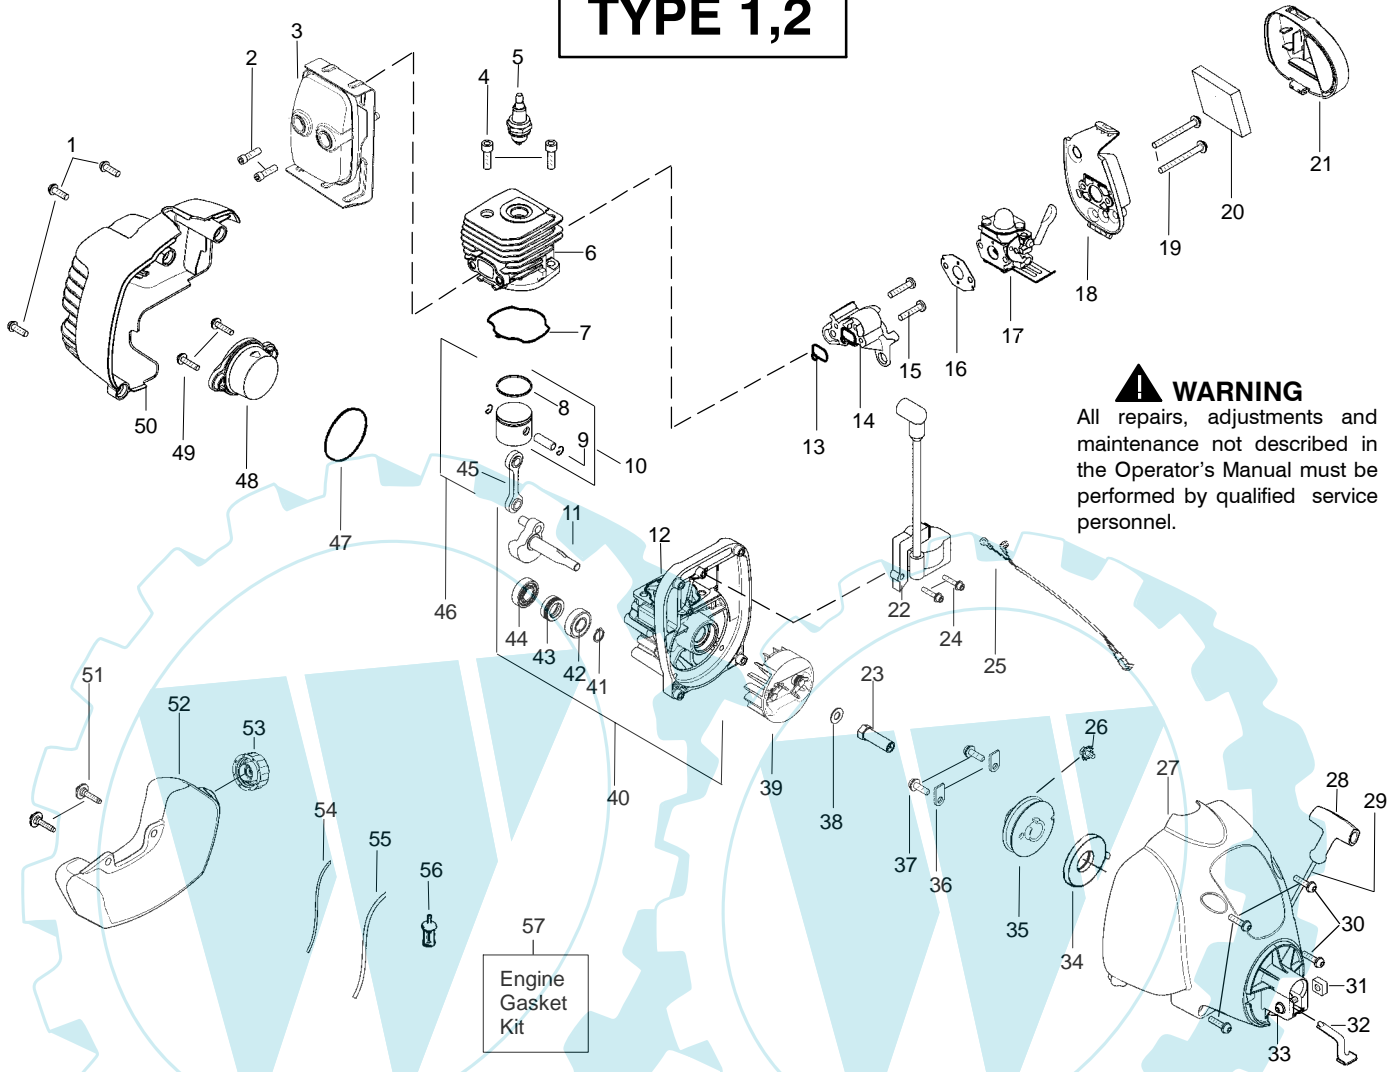

PARTS LIST NO. 530165477		PARTNER PARTS LIST	MODEL(s) Colibri II	
DATE 3/11/05	Replaces 12/08/04 - 530165477-01		Note: Illustration may differ from actual model due to design changes	PAGE NO. 3

TYPE 1,2

Ref.	Part No.	Description	Ref.	Part No.	Description	Ref.	Part No.	Description
1.	530015880	Screw	21.	530057584	Cover-Air Box	45.	530069945	Assy-Connecting Rod
2.	530058982	Bolt-Muffler	22. ✓	545024901	Ignition Module	46.	530071785	Kit-Piston/Rod Assy (Incl. 10 & 45)
3.	530059826	Assy-Muffler/Shield (Incl. 2)	23.	530038604	Coupling-Drive	47.	530071750	O-Ring-C'case (kit)
4.	530015953	Screw-Cylinder	24.	530016357	Screw	48.	530057954	Assy-Plug (incl.47)
5.	952030249	Spark Plug (RCJ 6Y)	25.	530049018	Assy-Harness	49.	530016386	Screw
6.	530012541	Cylinder	26.	530016392	Screw	50. ✓	545011001	Shroud-Rear
7.	530071750	Seal-Cylinder (kit)	27. ✓	545010601	Assy.-Fan Hsg	51. ✓	530016431	Retainer-Tank
8.	530055120	Piston Ring	28.	530027569	Handle-Starter	52.	530058712	Assy-Fuel Tank (incl. filter, lines & fuel cap)
9.	530015162	Retainer-Piston Pin	29.	530071767	Kit - Rope	53.	530014347	Assy-Fuel Cap
10.	530071833	Kit - Piston (Incl. 8, 9)	30.	530015810	Screw	54.	530069247	Kit-Fuel Line (Small)
11.	530057829	Assy-Crankshaft	31.	530016124	Nut	55.	530069216	Kit-Fuel Line (Large)
12.	530012582	Assy-Crankcase (Incl. 42-44)	32.	530057588	Clip-Spring	56.	530095646	Assy-Fuel Pickup
13.	530071750	Seal-Cyl/Carb.(kit)	33.	530016430	Screw	57.	530071750	Kit-Engine Gasket (Incl. 7,13,16,47)
14.	530057547	Adapter-Carb.	34.	530042085	Spring-Starter			
15.	530016309	Screw	35.	530071786	Kit-Pulley-Starter			
16.	530071750	Gasket-Carb. (kit)	36.	530027523	Retainer-Pulley			
17.	530071822	Kit-Carb.(C1U-W24)	37.	530015775	Screw			
(Note: Repair kits are not available for this carburetor)			38.	530015828	Washer-Flat			
18.	530059267	Air Box	39. ✓	545005101	Assy-Flywheel			
19.	530016429	Screw	40.	530071768	Assy-C'case & C'shaft (Incl. 11,12,41)			
20.	530057781	Foam-Air Filter	41.	530015941	Retain. Ring-C'shaft			
			42.	530055728	Outer Bearing			
			43.	530019264	Seal			
			44.	530032125	Inner Bearing			

✓ = NEW PART NUMBER FOR THIS IPL   * = REFER TO THE SERVICE REFERENCE INDICATED FOR MORE INFORMATION. (LOCATED AT END OF IPL)