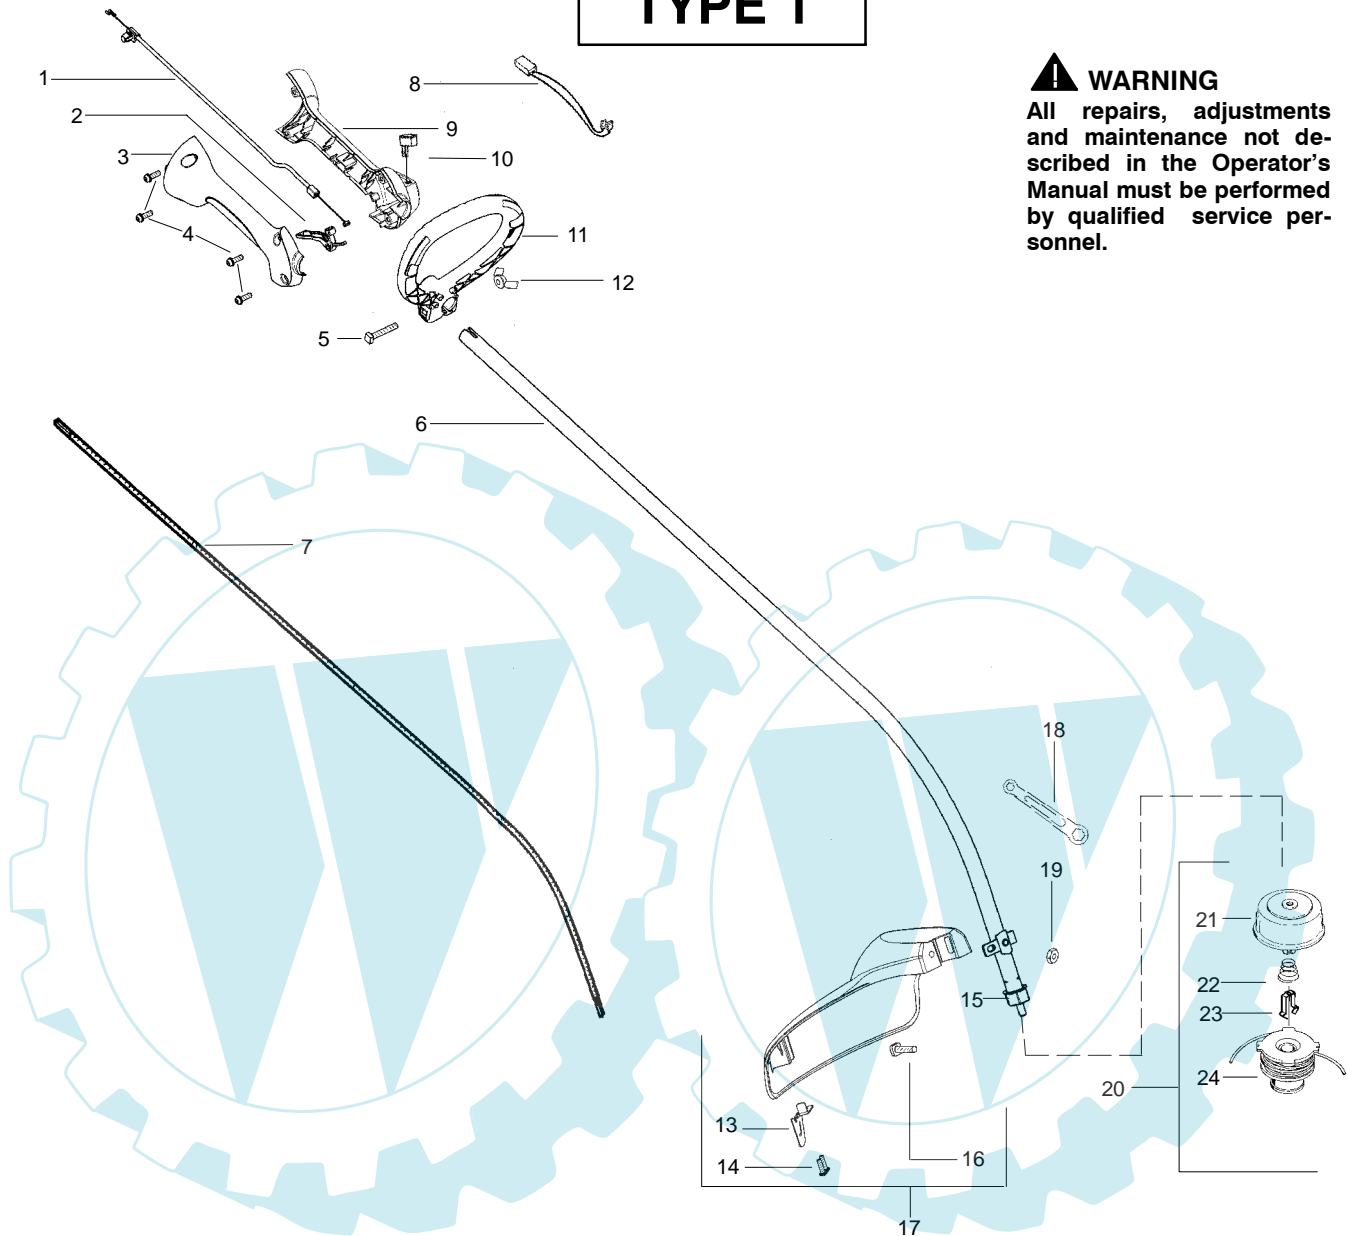

PARTS LIST NO. 530165477		<i>PARTNER</i> PARTS LIST	MODEL(s) Colibri II
DATE 3/11/05	Replaces 12/08/04 - 530165477-01		Note: Illustration may differ from actual model due to design changes

TYPE 1

⚠ WARNING
All repairs, adjustments and maintenance not described in the Operator's Manual must be performed by qualified service personnel.

Ref.	Part No.	Description	Ref.	Part No.	Description
1.	530057991	Assy - Throttle Cable	18.	530056401	Wrench
2.	530049107	Trigger	19.	530015197	Nut
3.	530057582	Throttle Hsg. (Right)	20.	530095846	Assy - TNG VI Cutting Head (Incl. 21 - 24)
4.	530015880	Screw - Throttle Hsg.	21.	530095776	Assy - Hub
5.	530015821	Bolt - Handle	22.	530053241	Spring - Compression
6. ✓	545024803	Kit - Drive Shaft	23.	530401957	Clip - Retainer - Head
7.	530095242	Shaft - Flex	24.	530095845	Assy - Spool w/Line
8.	530054183	Assy - Wire			Not Shown
9.	530059952	Throttle Hsg. (Left)			Operator Manual
10.	530069572	Kit - Switch	✓	530166159	Scan
11.	530057587	Handle - Assist	✓	530166160	Euro
12.	530016152	Wingnut	✓	530166161	Euro III
13.	530052287	Line Limiter	✓	530166162	Euro IV
14.	530015966	Screw - Line Limiter	✓	530166163	Turkish
15.	530095563	Dust Cup	✓	530150303	Decal - Shaft Warning
16.	530015820	Bolt			
17. ✓	530071972	Kit - Shield Assy (Incl. 13,14,16,18,19)			